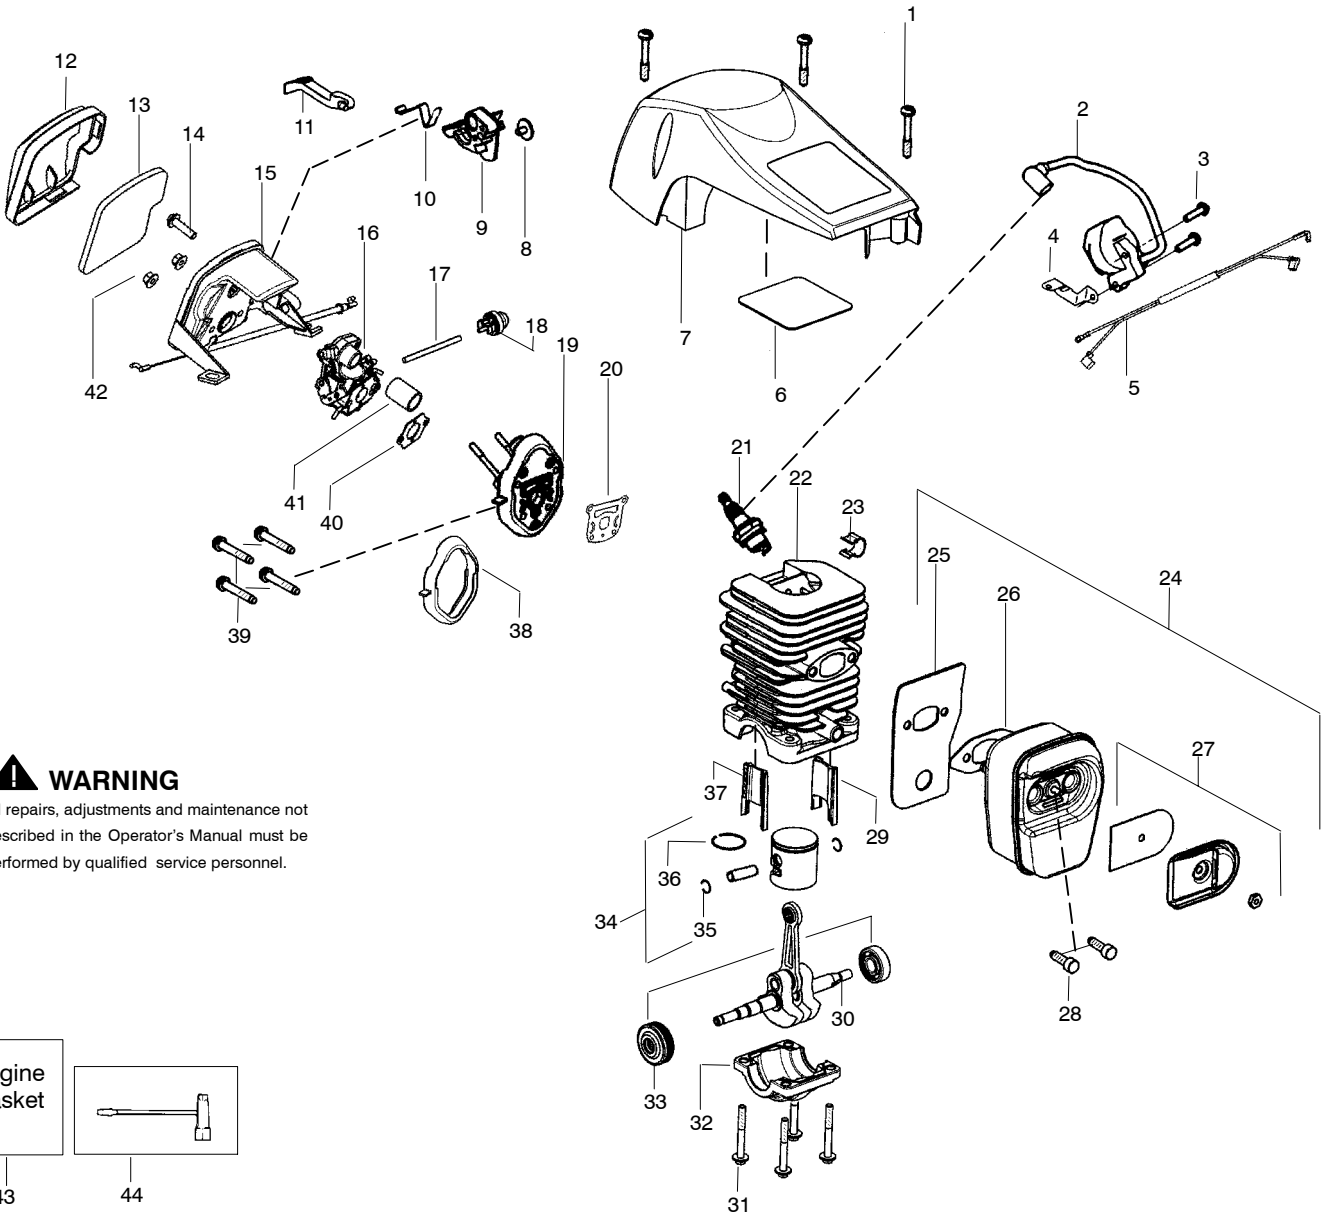

WARNING
All repairs, adjustments and maintenance not described in the Operator's Manual must be performed by qualified service personnel.

Ref.	Part No.	Description	Ref.	Part No.	Description	Ref.	Part No.	Description
1.	530016153	Screw	21.	952030150	Accy-Spark Plug (RCJ-7Y)	41.	530057926	Tube-Intake
2.	530039232	Module-Ignition	22.	530071885	Kit-Cylinder (Incl. 29,37)	42.	530016101	Nut-Carb.
3.	530016432	Screw	23.	530058660	Clip-High Tension Lead	43.	530071894	Kit-Gasket (Incl. 20,26,38,40)
4.	530058661	Strap-Ground	24.	545081801	Kit-Muffler (Incl. 25,26,27,28)	44.	530031135	Scrench
5.	530057943	Assy-Wire Harness	25.	530057942	Backplate-Muffler			Not Shown
6.	530059006	Reflector-Tape	26.	530071894	Gasket-Muffler (kit)			Manual-Operator
7.	545045801	Shield-Cylinder(Incl.1,6)	27.	545081701	Kit-Spark Arrestor			Scan
8.	530016080	Screw	28.	530016338	Bolt-Muffler			Euro 1
9.	530057891	Lever-Ignition Switch	29.	545015301	Insert-Left (black) Cyl.			Euro 2
10.	530057908	Spring-Ignition Switch	30.	530012537	Assy-Crankshaft/Rod			Euro 3
11.	530059399	Knob-Choke	31.	530016417	Bolt			Euro 4
12.	530059001	Cover-Air Filter	32.	530057941	Cap-Crankcase			Euro 5
13.	530057869	Filter-Air	33.	530056363	Assy-Bearing/Seal			Russian
14.	530016425	Screw	34.	530071882	Kit-Piston (Incl. 35,36)			Turkish
15.	545046901	Housing-Air Filter w/cable	35.	530015697	Retainer-Piston Pin			Decal-CE
16.	---	Carburetor	36.	530038729	Ring-Piston			
	545070601	Zama W26 (Incl. 18)	37.	545015401	Insert-Right (gray)Cyl.			
17.	530069247	Kit-Fuel Line (Small)	38.	530071894	Seal-Adaptor (kit)			
18.	530047721	Bulb-Purge "snap-in"	39.	530016426	Screw			
19.	530071889	Kit-Carb. Adaptor (Incl. # 20,38,41)	40.	530071894	Gasket-Carb. (kit)			
20.	530071894	Gasket-cyl. (kit)						

✓ = NEW PART NUMBER FOR THIS IPL   * = REFER TO THE SERVICE REFERENCE INDICATED FOR MORE INFORMATION. (LOCATED AT END OF IPL)